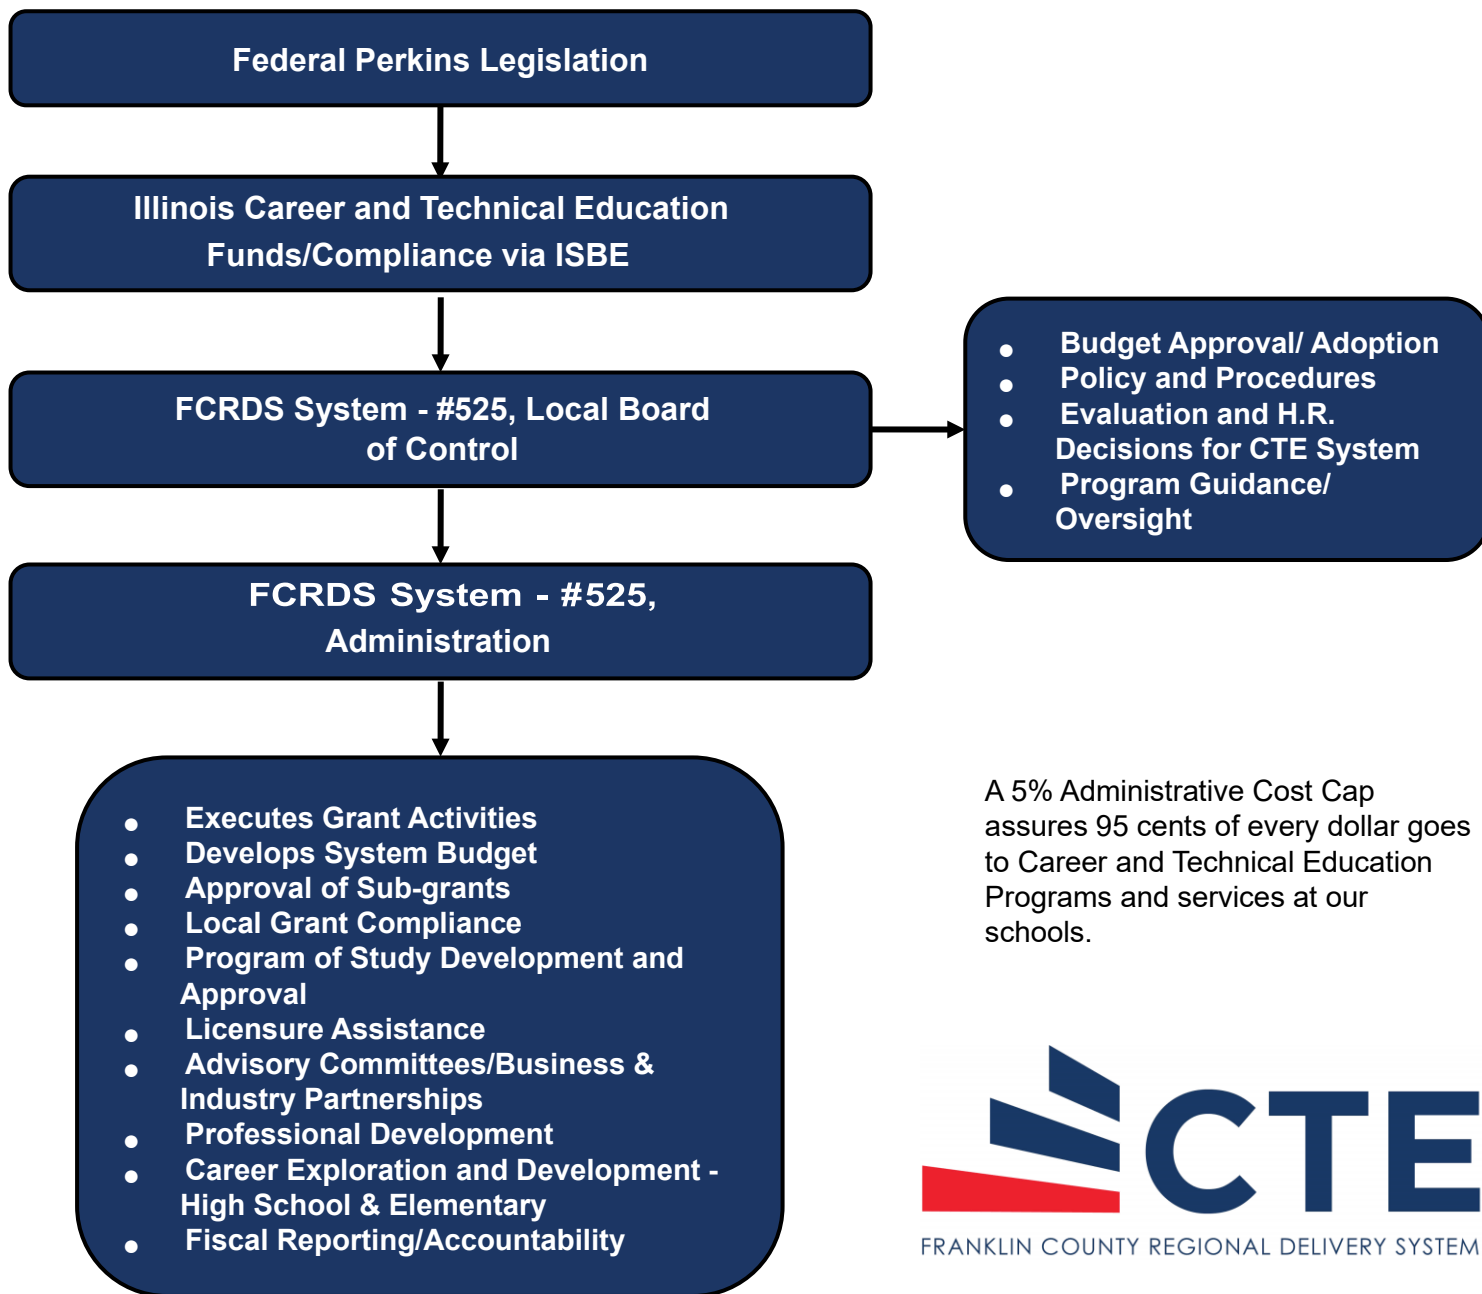

Franklin County Regional Delivery System – EFE #525, Structure Flow Chart

Summary of Career and Technical Education (CTE) System function and responsibilities

Franklin County Regional Delivery System (FCRDS) is charged with administering and coordinating Career and Technical Education (CTE) grants and programs.

FRANKLIN COUNTY REGIONAL DELIVERY SYSTEM

<https://www.roe21.org/programs/cte-programs-franklin-county-regional-delivery-system/>

The local control of the CTE systems is an important component of ISBE compliance with Federal Grant Requirements.