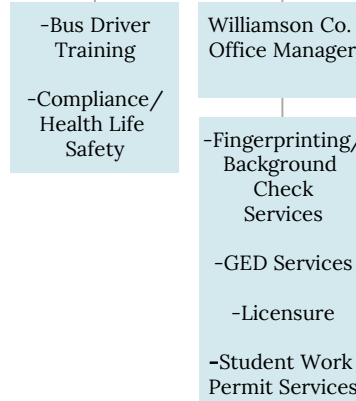

Comprehensive Services